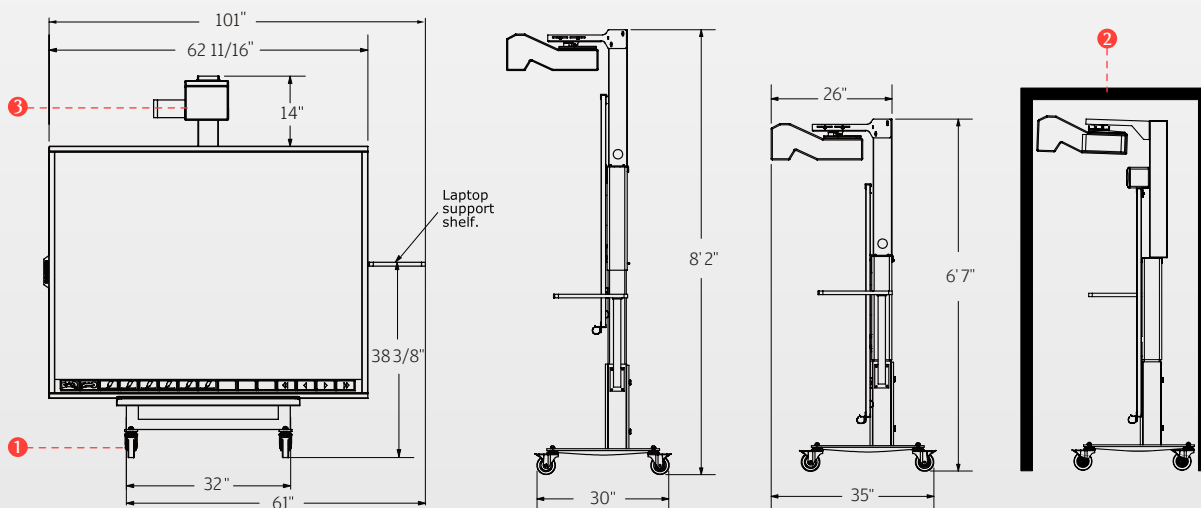

MWS-100

Parameters	What's Included
Adjustable Height	18" (460 mm) of vertical travel to accommodate presenters of all heights - At lower heights Actis Mobile Whiteboard Stand is accessible for those in early grades or wheelchairs
Substantial Lockable Casters	- Easy movement from room to room with minimal rolling resistance - Change locations or heights easily without technical assistance - Casters are 'total lock' – for rock steady rolling and swivel performance - Fits through standard doorway when projector is in lowest position
Toggle Switch Control	Infinitely adjustable–choose any height using toggle switch
Quiet Operation	- Low and uniform noise level allows height adjustment with zero interruption - Easy to maintain normal speaking voice while adjusting height
Adjusts Quickly	- Height adjustment speed of 5.7 mm/sec. - Can be raised to full height in only 90 seconds
Maximum Height	At its uppermost position, with the projector installed, overall height is 8' 2" (2.47m)
Minimum Height	In its lowest position, with projector installed, overall height clearance of 6' 7" (2m) is all that's required
Optional Upgrades	Need More? Choose amongst the following options to enhance your Mobile Whiteboard Stand
Interactive Whiteboard	Teamboard - TMWM6250CL / TMWM5442CL
Projector	Sanyo Ultra Short Throw Projector

Dimensional Details

① Mobile stand with casters

② Quick height adjustment

③ Integrated projector mount

Our Contact

HEAD OFFICE

Plot A-5, Cross Road B, M.I.D.C. Andheri (East), Mumbai 400 093.

Phone: 022 - 3080 8080 | Fax: 022 - 3080 8111 | Email: solutions@actis.co.in | Website: www.actis.co.in

BRANCH OFFICES

Ahmedabad 079 - 2748 4867 | Bangalore 080 - 2535 8544 | Chennai 044 - 3068 5131 | Hyderabad 040 - 3028 8400 | Kolkata 033 - 3293 4020 | New Delhi 011 - 3084 5641 | Pune 020 - 3058 8400