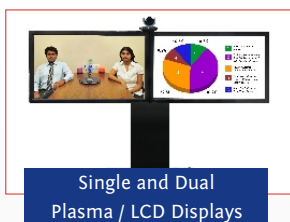

Key Features

The Actis MVU Series (MVU - 3000, MVU - 2000, MVU - 1000 and MVU - Custom) are self-sufficient integrated videoconferencing systems that are internally pre-wired and mounted on a trolley with castors to make them convenient to move. Most importantly every component required for video conferencing is built into a single unit which delivers the following benefits:

- **A Quality:** Full support for HD quality video (upto 1080p @ 30 fps) and HD audio*
- **B Flexibility:** Maximum mobility, point-to-point and multi-point capability
- **C Collaboration:** Realtime sharing of your PC screen at native resolution*
- **D Ease-of-Use:** Powerful GUI interface and full-function remote for complete control

Single and Dual Plasma / LCD Displays