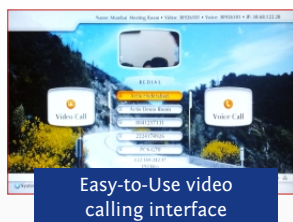

Single and Dual Plasma / LCD Displays

Easy-to-Use video calling interface

Excellent eye contact due to ideal screen height

Simple integrated connector panel

Full function remote controller

* Available in select models of the Actis MVU Series