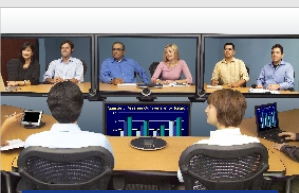

How flexible is flexible?

Imagine a videoconference system that can be used from any room in your office – from the most spacious boardroom to the smallest of meeting rooms. Imagine a system with standards compliant, open architecture. Imagine a system that contains all the components for an exceptional High-Definition experience.

Easy setup: Pre-configured for VC calling in minutes with ISDN and IP support

Eye contact: Ideal Screen height enables excellent eye contact between participants

Compact, mobile, self-sufficient HD video conferencing system

Use the Actis Mobile Videoconference Unit to improve communication and collaboration across your organisation

Meetings of the Board

Sales Team Meetings

Customer Interactions

Recruitment Interviews

Cross-location Training